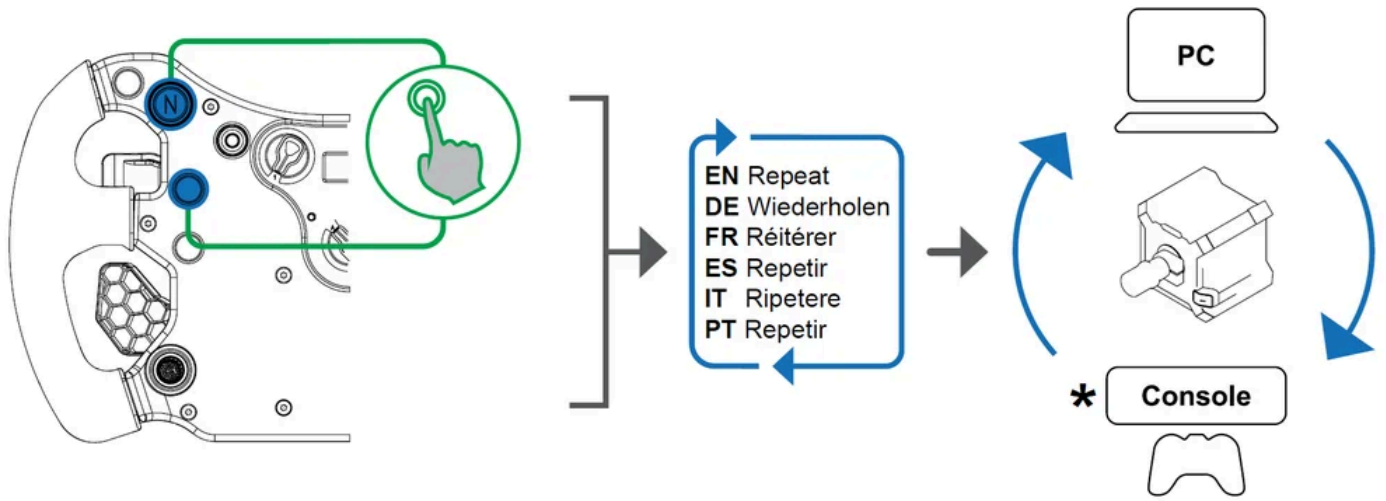

CSL Steering Wheel GT3

PACKAGE CONTENT

1x CSL Steering Wheel GT3
 1x QR2 Lite Wheel-Side
 1x Racing Style Button Caps

FIRMWARE UPDATE

1 - Download and install the latest Fanatec driver (
<https://www.fanatec.com/s/download-apps-driver>)

2 - Connect your wheel base to PC via USB; make yure your wheel base is in PC mode

3 - Open the Fanatec Control Panel

Connect your steering wheel to the wheel base

CENTRE CALIBRATION

Press the button as shown

The calibration will start

Press the button as shown

MODES

Repeat
 *Console (wheel base-dependent)

TUNING OPTIONS

- 1 - Enter the Tuning Menu
- 2 - Navigate the Tuning Menu parameters using the D-Pad (FunkySwitch)
- 3 - Exit the Tuning Menu