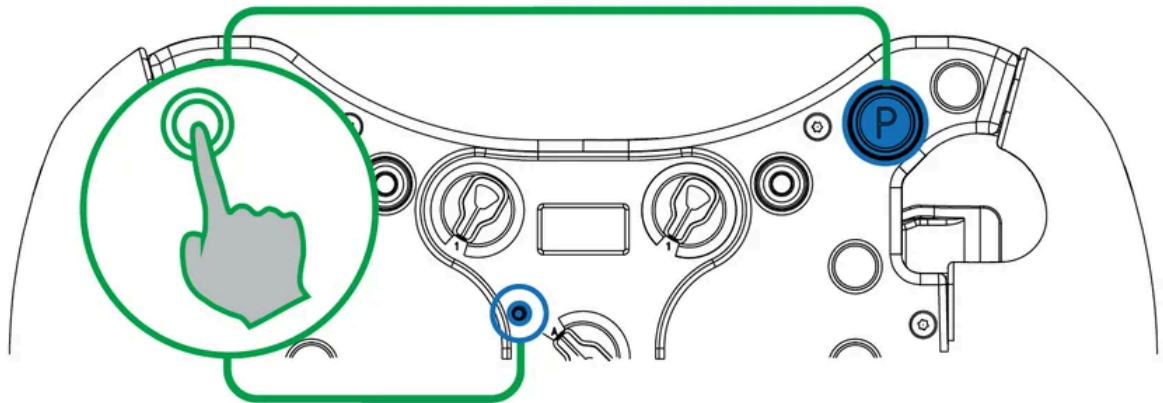

2 - Press the button combination as shown

3