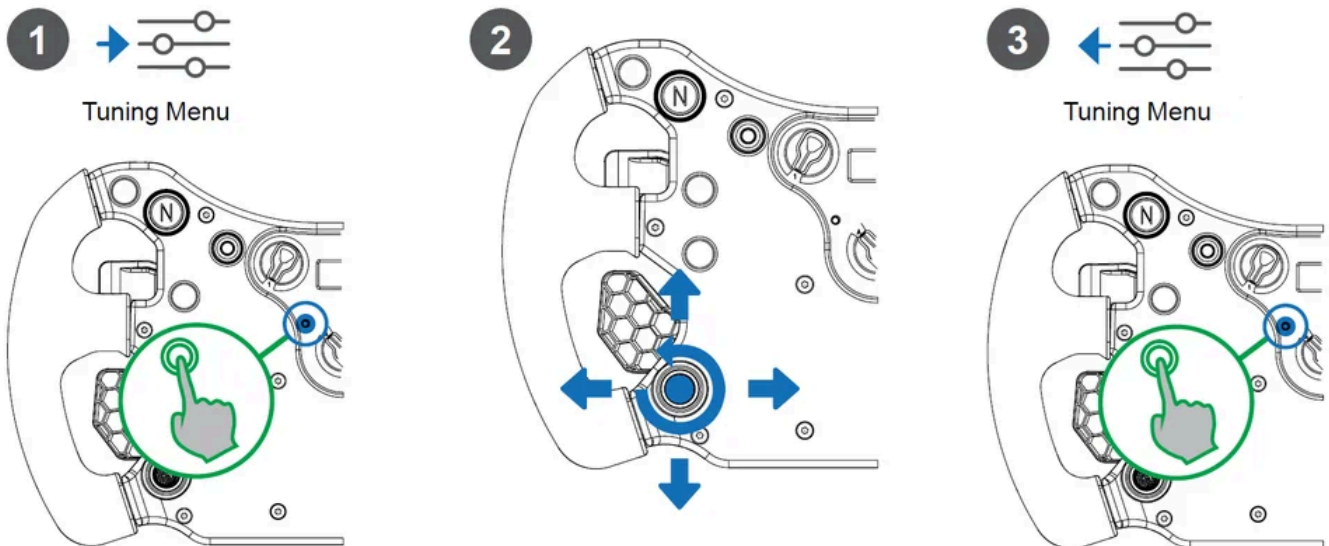

2 - Connect your wheel base to PC via USB; make yure your wheel base is in PC mode

3 - Open the Fanatec Control Panel

Connect your steering wheel to the wheel base

CENTRE CALIBRATION

Press the button as shown

The calibration will start

Press the button as shown

MODES

Repeat
 *Console (wheel base-dependent)

TUNING OPTIONS

- 1 - Enter the Tuning Menu
- 2 - Navigate the Tuning Menu parameters using the D-Pad (FunkySwitch)
- 3 - Exit the Tuning Menu

SHIFTER CALIBRATION

1

1 - Put your shifter* in H-pattern mode (*shifter sold separately)

2

2 - Press the button combination as shown

3

4

3 & 4 - Select gear N and press P

6

5 - Confirm gear with the button shown

6 - Repeat for all gears

BUTTON MAPPING

| # | PC | Xbox | PlayStation® |
|------------------|---|---|---|
| 1 | 12 | VIEW | L3 |
| 2 | 9 | *GSB | SHARE / CREATE |
| 3 | 4 | Y | Triangle |
| 4 | 1 | X | Square |
| 5 FunkySwitch |  |  |  |
| 6 | 11 | MENU | R3 |
| 7 | 10 | *GSB | OPTIONS |
| 8 | 3 | B | Circle |
| 9 | 2 | A | Cross |
| 10 | 25 | GUIDE | PS |
| 11 | 34 / 32 | LT / RT | *GSB 4 / *GSB 5 |
| 12 | 33 / 31 | LT / RT | *GSB 6 / *GSB 7 |
| 13 | 6 | LB | L1 |
| 14 | 5 | RB | R1 |
| 15 | Analogue Paddles: A = Clutch (Bite Point) Mode (S0) B = Handbrake + Clutch (S0 + S1) C = Brake + Throttle (RZ + Y) D = Mappable Analogue Axes (Left: RX / Right: RY) See Video Manual | | |
| 16 | | | |
| 17 | | | |
| 18 | ENC: 37 / 38, MPSPulse / Constant: 37 - 48 | | *GSB 8 / *GSB 9*GSB 8 - *GSB 19 |
| 19 | ENC: 49 / 50, MPSPulse / Constant: 49 - 60 | | *GSB 20 / *GSB 21*GSB 20 - *GSB 31 |