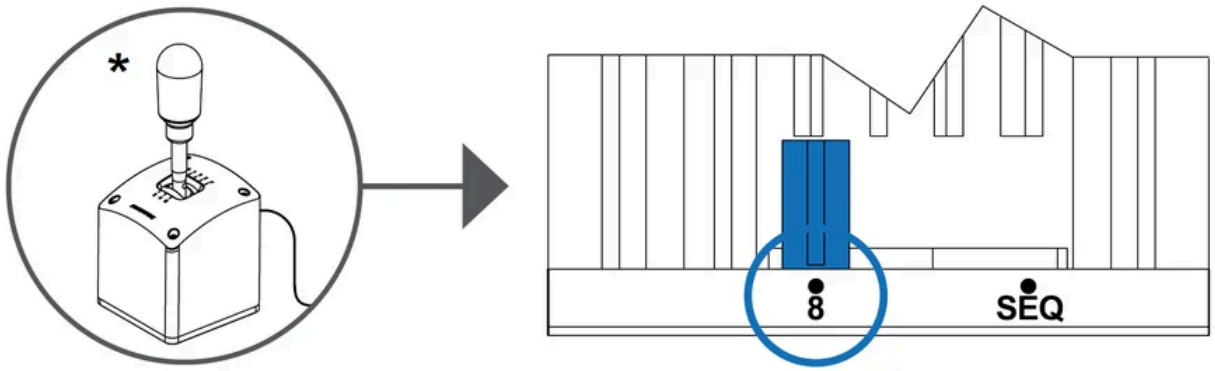

1

1 - Put your shifter* in H-pattern mode (*shifter sold separately)

2