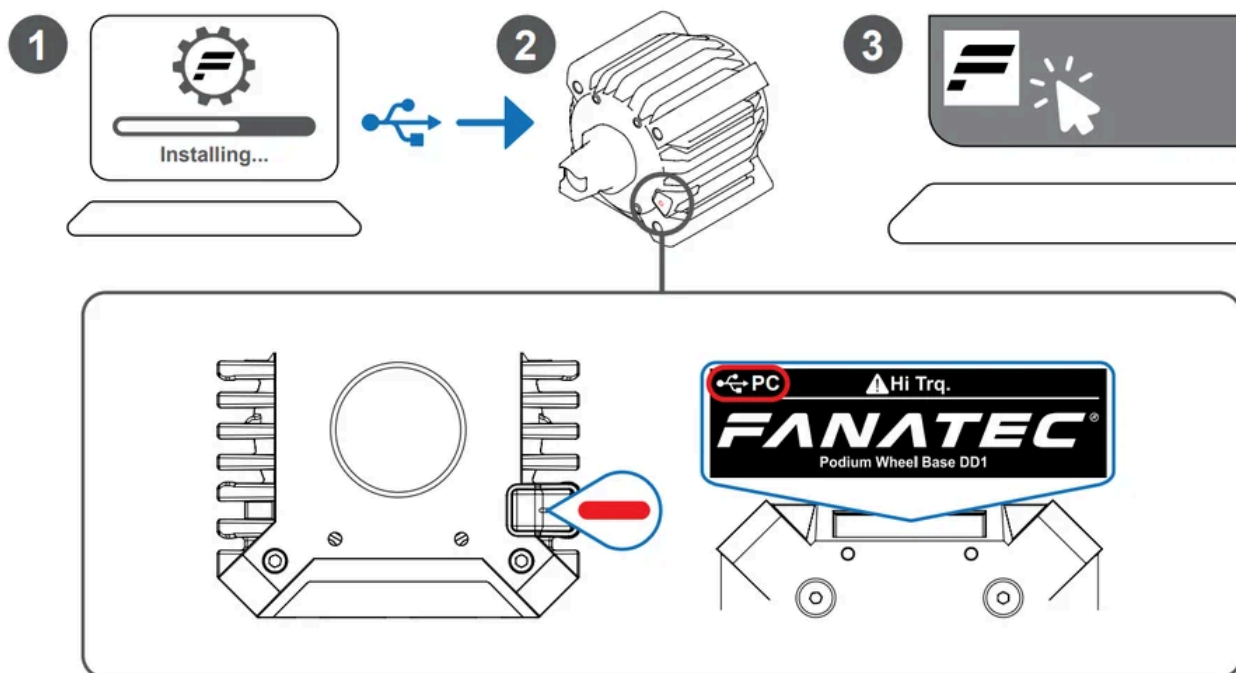

CSL Steering Wheel GT3

PACKAGE CONTENT

1x CSL Steering Wheel GT3
 1x QR2 Lite Wheel-Side
 1x Racing Style Button Caps

FIRMWARE UPDATE

1 - Download and install the latest Fanatec driver (
<https://www.fanatec.com/s/download-apps-driver>)

2 - Connect your wheel base to PC via USB; make yure your wheel base is in PC mode

3 - Open the Fanatec Control Panel

Connect your steering wheel to the wheel base

CENTRE CALIBRATION

Press the button as shown

The calibration will start

Press the button as shown

MODES

Repeat
 *Console (wheel base-dependent)

TUNING OPTIONS

- 1 - Enter the Tuning Menu
- 2 - Navigate the Tuning Menu parameters using the D-Pad (FunkySwitch)
- 3 - Exit the Tuning Menu