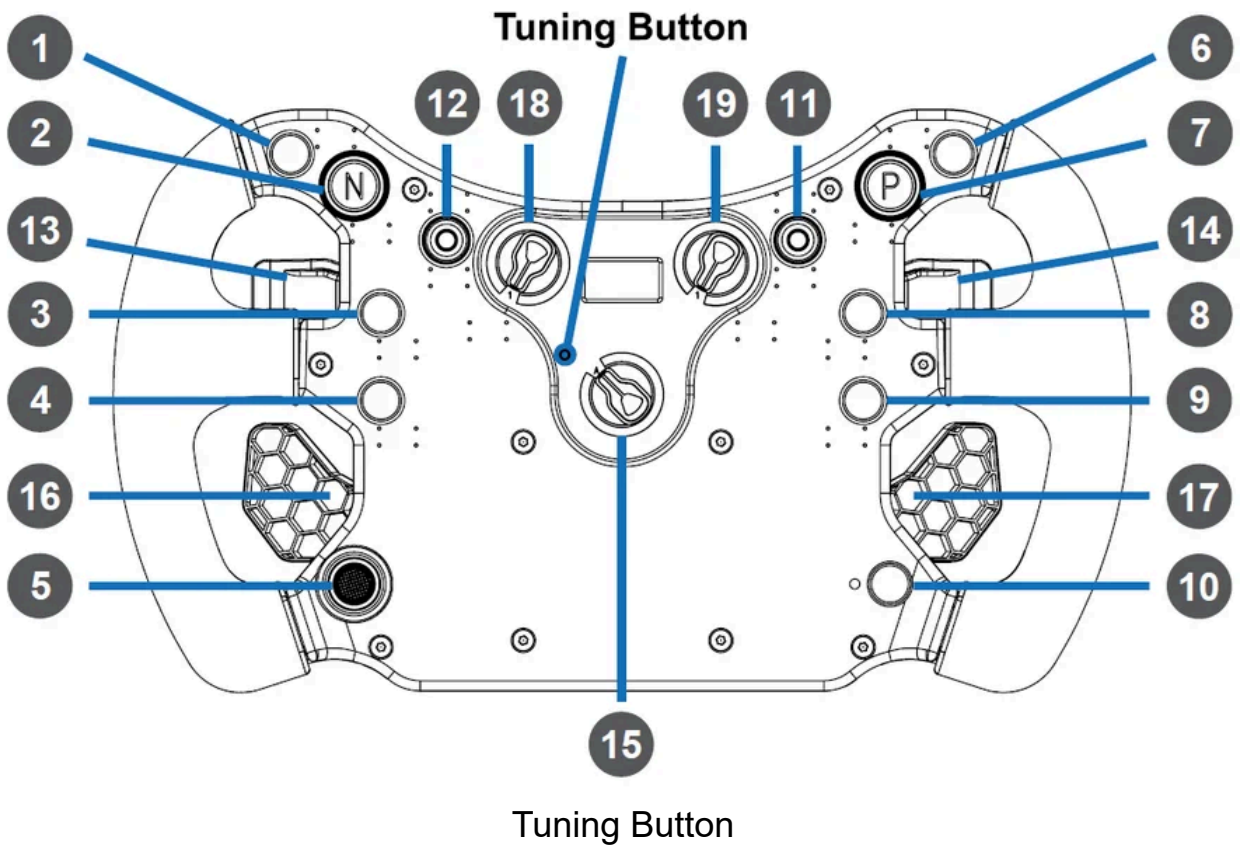

#	PC	Xbox	PlayStation®
1	12	VIEW	L3
2	9	*GSB	SHARE / CREATE
3	4	Y	Triangle
4	1	X	Square
5 FunkySwitch			
6	11	MENU	R3
7	10	*GSB	OPTIONS
8	3	B	Circle
9	2	A	Cross
10	25	GUIDE	PS
11	34 / 32	LT / RT	*GSB 4 / *GSB 5
12	33 / 31	LT / RT	*GSB 6 / *GSB 7
13	6	LB	L1
14	5	RB	R1
15	Analogue Paddles: A = Clutch (Bite Point) Mode (S0) B = Handbrake + Clutch (S0 + S1) C = Brake + Throttle (RZ + Y) D = Mappable Analogue Axes (Left: RX / Right: RY) See Video Manual		
16			
17			
18	ENC: 37 / 38, MPSPulse / Constant: 37 - 48		*GSB 8 / *GSB 9*GSB 8 - *GSB 19
19	ENC: 49 / 50, MPSPulse / Constant: 49 - 60		*GSB 20 / *GSB 21*GSB 20 - *GSB 31

* GSB = Game Specific Button

VIDEO GUIDE

SUPPORT

[Fanatec App and Driver Downloads](#)

[Support FAQs](#)