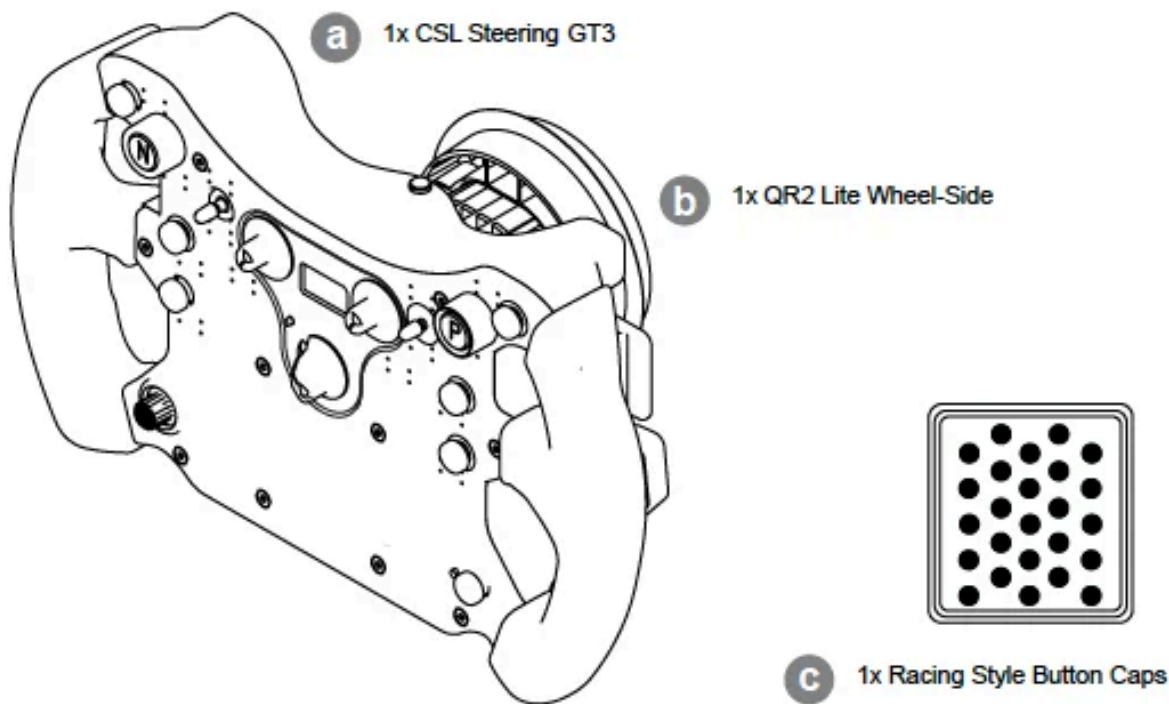

CSL Steering Wheel GT3

PACKAGE CONTENT

1x CSL Steering Wheel GT3
 1x QR2 Lite Wheel-Side
 1x Racing Style Button Caps

FIRMWARE UPDATE

1 - Download and install the latest Fanatec driver (
<https://www.fanatec.com/s/download-apps-driver>)

2 - Connect your wheel base to PC via USB; make yure your wheel base is in PC mode

3 - Open the Fanatec Control Panel

Connect your steering wheel to the wheel base

CENTRE CALIBRATION

Press the button as shown