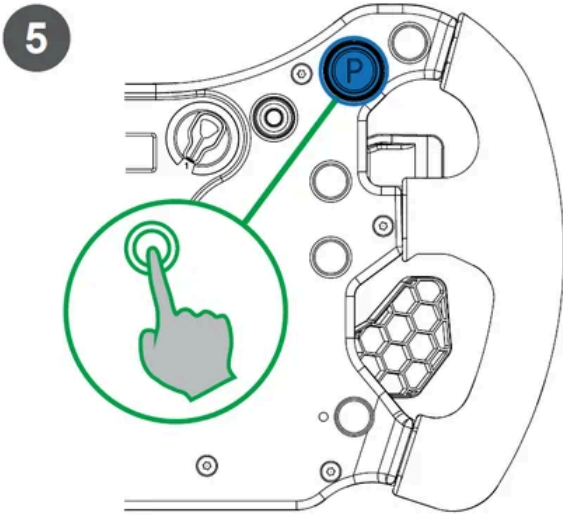

The calibration will start

Press the button as shown

MODES

Repeat
 *Console (wheel base-dependent)

TUNING OPTIONS

- 1 - Enter the Tuning Menu
- 2 - Navigate the Tuning Menu parameters using the D-Pad (FunkySwitch)
- 3 - Exit the Tuning Menu

SHIFTER CALIBRATION

1

1 - Put your shifter* in H-pattern mode (*shifter sold separately)

2

2 - Press the button combination as shown

3

4

3 & 4 - Select gear N and press P

6

5 - Confirm gear with the button shown

6 - Repeat for all gears

BUTTON MAPPING

| # | PC | Xbox | PlayStation® |
|------------------|---|---|---|
| 1 | 12 | VIEW | L3 |
| 2 | 9 | *GSB | SHARE / CREATE |
| 3 | 4 | Y | Triangle |
| 4 | 1 | X | Square |
| 5 FunkySwitch |  |  |  |
| 6 | 11 | MENU | R3 |
| 7 | 10 | *GSB | OPTIONS |
| 8 | 3 | B | Circle |
| 9 | 2 | A | Cross |
| 10 | 25 | GUIDE | PS |
| 11 | 34 / 32 | LT / RT | *GSB 4 / *GSB 5 |
| 12 | 33 / 31 | LT / RT | *GSB 6 / *GSB 7 |
| 13 | 6 | LB | L1 |
| 14 | 5 | RB | R1 |
| 15 | Analogue Paddles: A = Clutch (Bite Point) Mode (S0) B = Handbrake + Clutch (S0 + S1) C = Brake + Throttle (RZ + Y) D = Mappable Analogue Axes (Left: RX / Right: RY) See Video Manual | | |
| 16 | | | |
| 17 | | | |
| 18 | ENC: 37 / 38, MPSPulse / Constant: 37 - 48 | | *GSB 8 / *GSB 9*GSB 8 - *GSB 19 |
| 19 | ENC: 49 / 50, MPSPulse / Constant: 49 - 60 | | *GSB 20 / *GSB 21*GSB 20 - *GSB 31 |