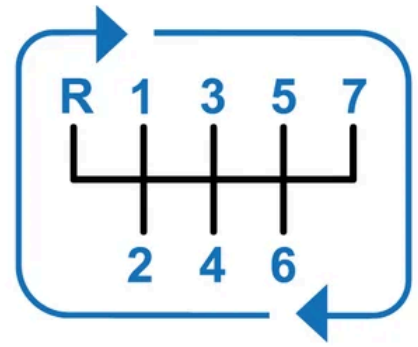

The calibration will start

Press the button as shown

MODES

Repeat
 *Console (wheel base-dependent)

TUNING OPTIONS

- 1 - Enter the Tuning Menu
- 2 - Navigate the Tuning Menu parameters using the D-Pad (FunkySwitch)
- 3 - Exit the Tuning Menu

SHIFTER CALIBRATION

1

1 - Put your shifter* in H-pattern mode (*shifter sold separately)

2

2 - Press the button combination as shown

3

4

3 & 4 - Select gear N and press P

6

5 - Confirm gear with the button shown

6 - Repeat for all gears

BUTTON MAPPING

| # | PC | Xbox | PlayStation® |
|------------------|---|---|---|
| 1 | 12 | VIEW | L3 |
| 2 | 9 | *GSB | SHARE / CREATE |
| 3 | 4 | Y | Triangle |
| 4 | 1 | X | Square |
| 5 FunkySwitch |  |  |  |
| 6 | 11 | MENU | R3 |
| 7 | 10 | *GSB | OPTIONS |
| 8 | 3 | B | Circle |
| 9 | 2 | A | Cross |
| 10 | 25 | GUIDE | PS |
| 11 | 34 / 32 | LT / RT | *GSB 4 / *GSB 5 |
| 12 | 33 / 31 | LT / RT | *GSB 6 / *GSB 7 |
| 13 | 6 | LB | L1 |
| 14 | 5 | RB | R1 |
| 15 | Analogue Paddles: A = Clutch (Bite Point) Mode (S0) B = Handbrake + Clutch (S0 + S1) C = Brake + Throttle (RZ + Y) D = Mappable Analogue Axes (Left: RX / Right: RY) See Video Manual | | |
| 16 | | | |
| 17 | | | |
| 18 | ENC: 37 / 38, MPSPulse / Constant: 37 - 48 | | *GSB 8 / *GSB 9*GSB 8 - *GSB 19 |
| 19 | ENC: 49 / 50, MPSPulse / Constant: 49 - 60 | | *GSB 20 / *GSB 21*GSB 20 - *GSB 31 |