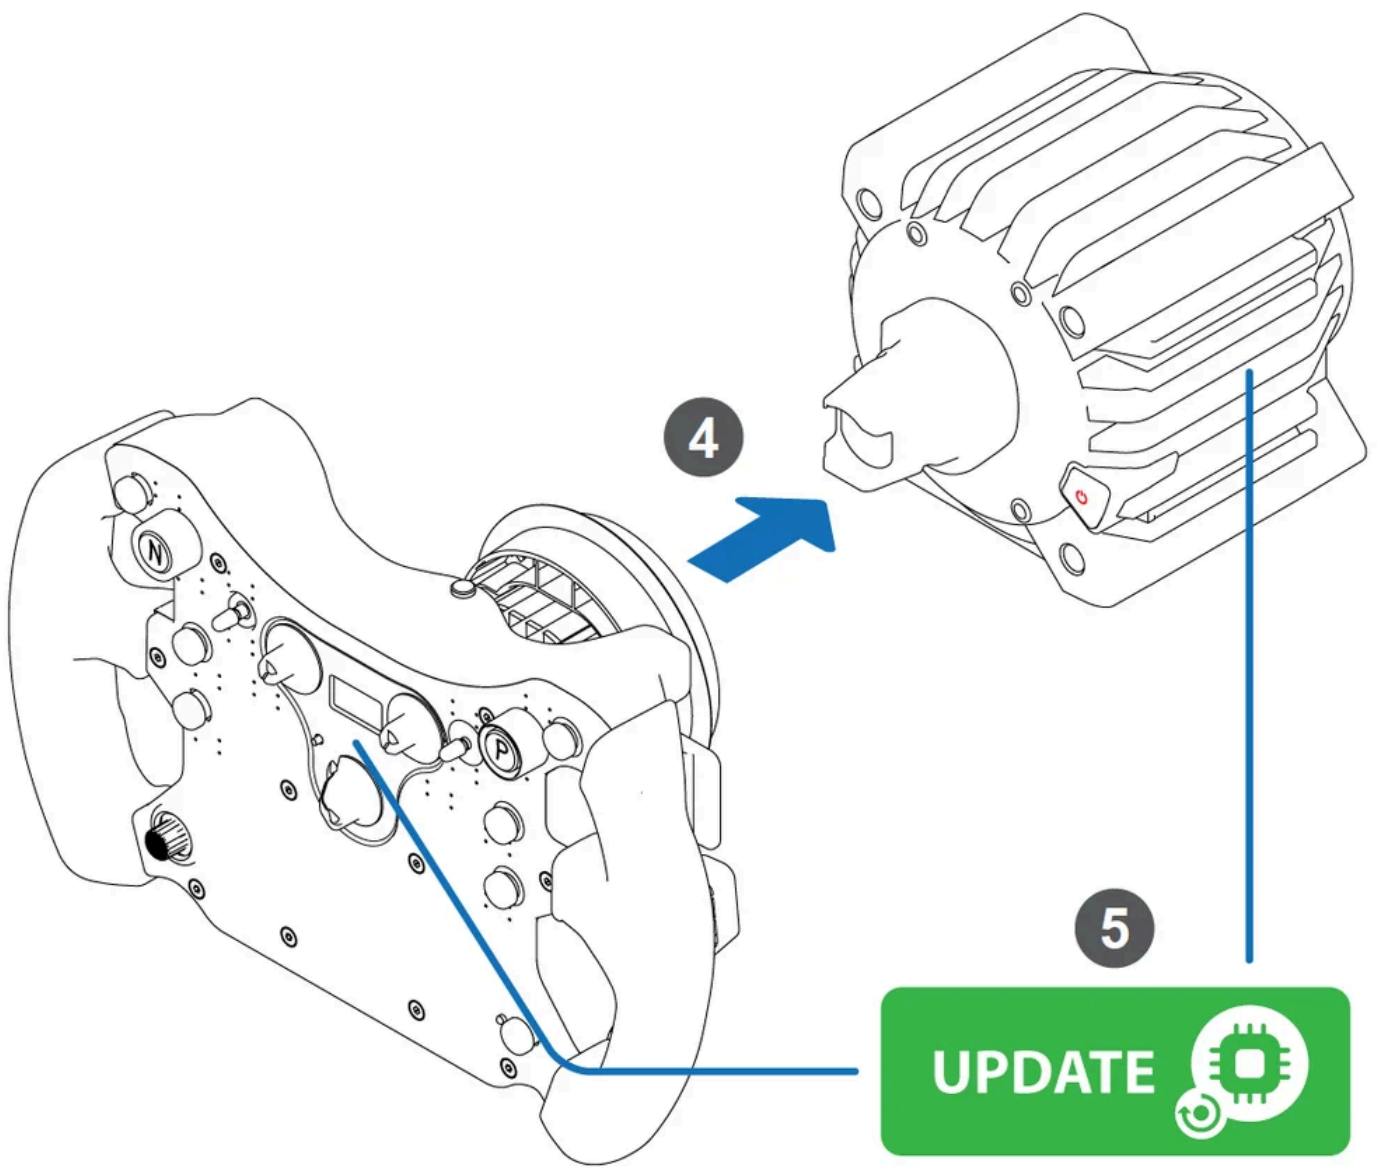

CSL Steering Wheel GT3

PACKAGE CONTENT

1x CSL Steering Wheel GT3
 1x QR2 Lite Wheel-Side
 1x Racing Style Button Caps

FIRMWARE UPDATE

1 - Download and install the latest Fanatec driver (
<https://www.fanatec.com/s/download-apps-driver>)

2 - Connect your wheel base to PC via USB; make yure your wheel base is in PC mode

3 - Open the Fanatec Control Panel

Connect your steering wheel to the wheel base

CENTRE CALIBRATION

Press the button as shown