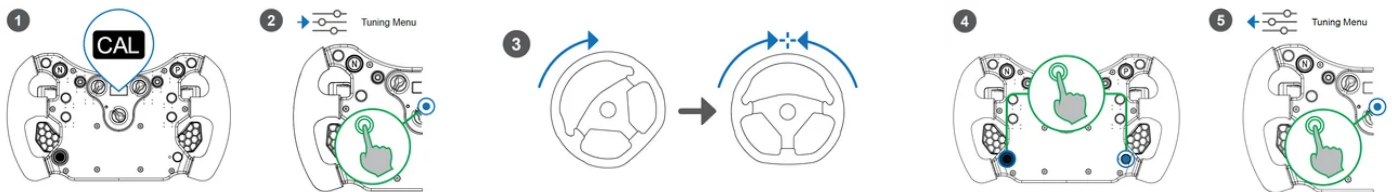

CSL Steering Wheel GT3

PACKAGE CONTENT

1x CSL Steering Wheel GT3
 1x QR2 Lite Wheel-Side
 1x Racing Style Button Caps

FIRMWARE UPDATE

1 - Download and install the latest Fanatec driver (
<https://www.fanatec.com/s/download-apps-driver>)

2 - Connect your wheel base to PC via USB; make yure your wheel base is in PC mode

3 - Open the Fanatec Control Panel

Connect your steering wheel to the wheel base

CENTRE CALIBRATION

Press the button as shown

The calibration will start

Press the button as shown

MODES

Repeat
 *Console (wheel base-dependent)

TUNING OPTIONS

- 1 - Enter the Tuning Menu
- 2 - Navigate the Tuning Menu parameters using the D-Pad (FunkySwitch)
- 3 - Exit the Tuning Menu